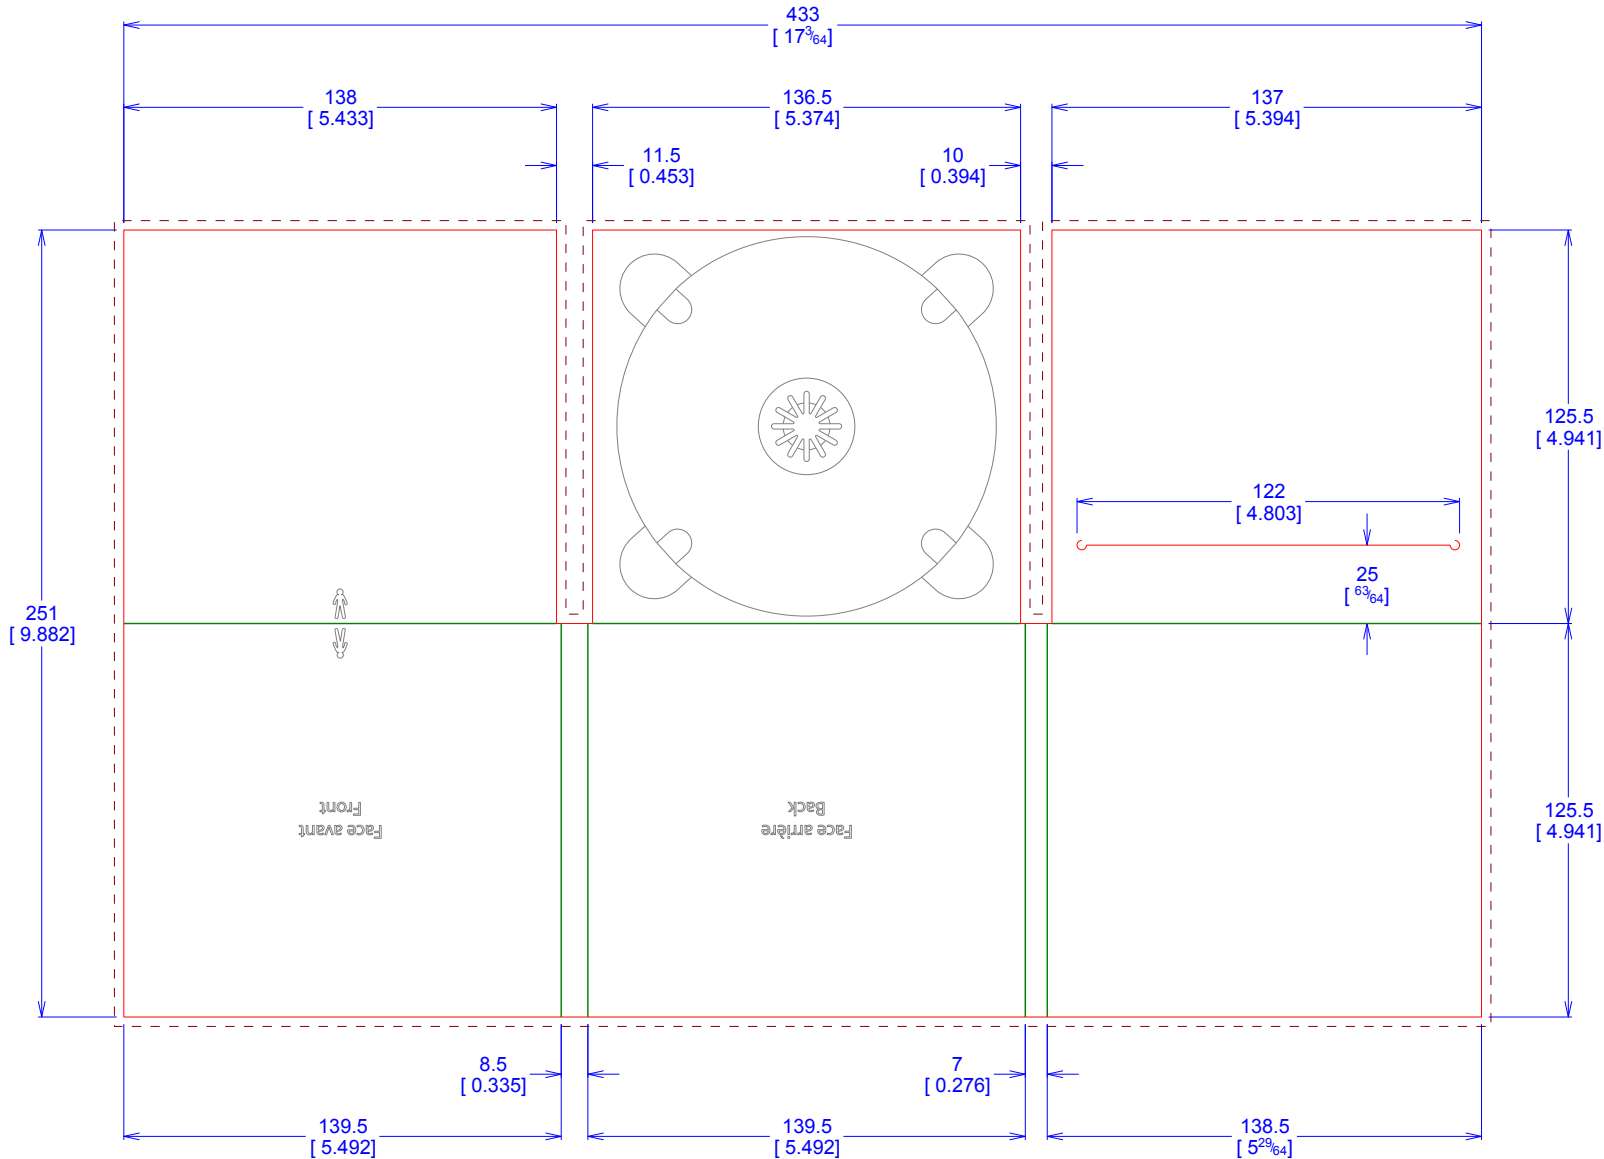

Spécification d'impression / Printing specification

DigiPack 3 volets - 1 plateau au centre, 1 fente livret 1mm à droite
DigiPack 3 panels - 1 tray to the middle, a 1mm booklet slit to the right

Format fini / Finished format :
139.5x125.5x8.5 mm

Carton / Cardboard :
GC1 285-300 gr

Couleurs primaires et/ou tons directs
(Pantone® uniquement)
Primary colours and/or spot colours
(Pantone® colours only)

Impression / printing : Offset

Merci de joindre cette spécification
à vos fichiers.
Please add this specification
to your files.