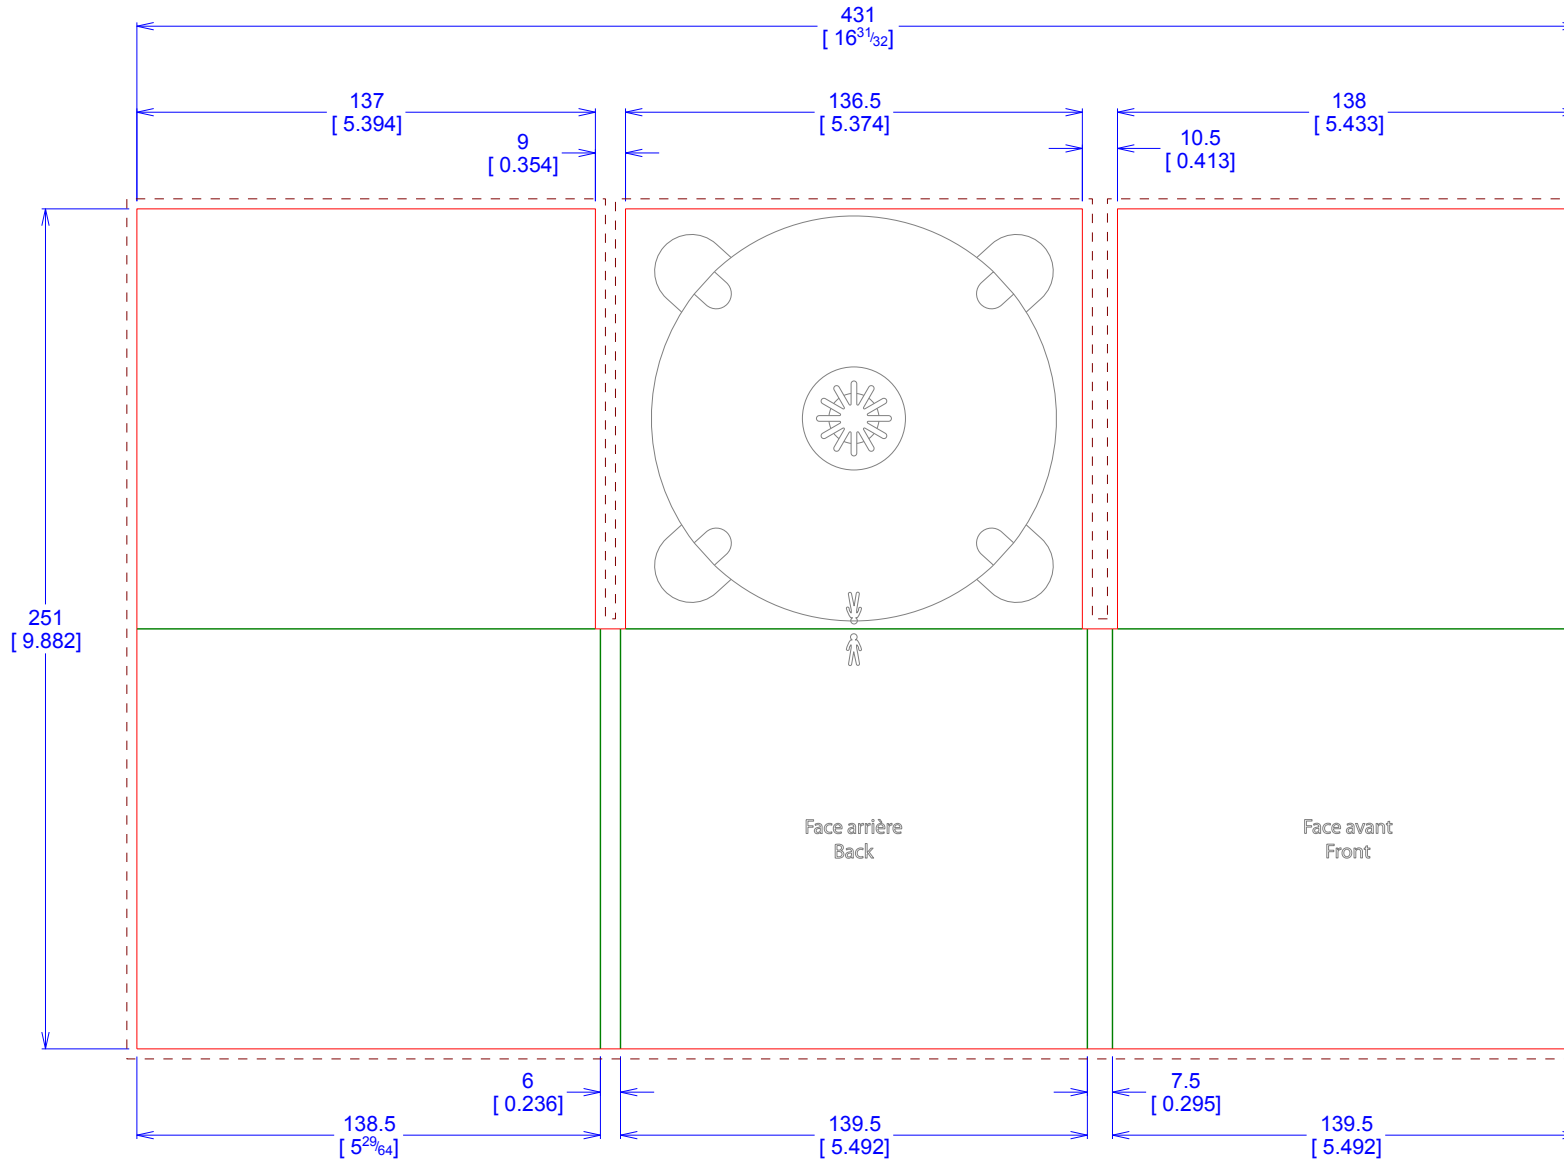

# Spécification d'impression / Printing specification

Digipack 3 volets - 1 plateau au centre

Digipack 3 panels - 1 tray to the middle

Format fini / Finished format :  
139.5x125.5x7.5mm

Carton / Cardboard :  
GC1 285-300 gr