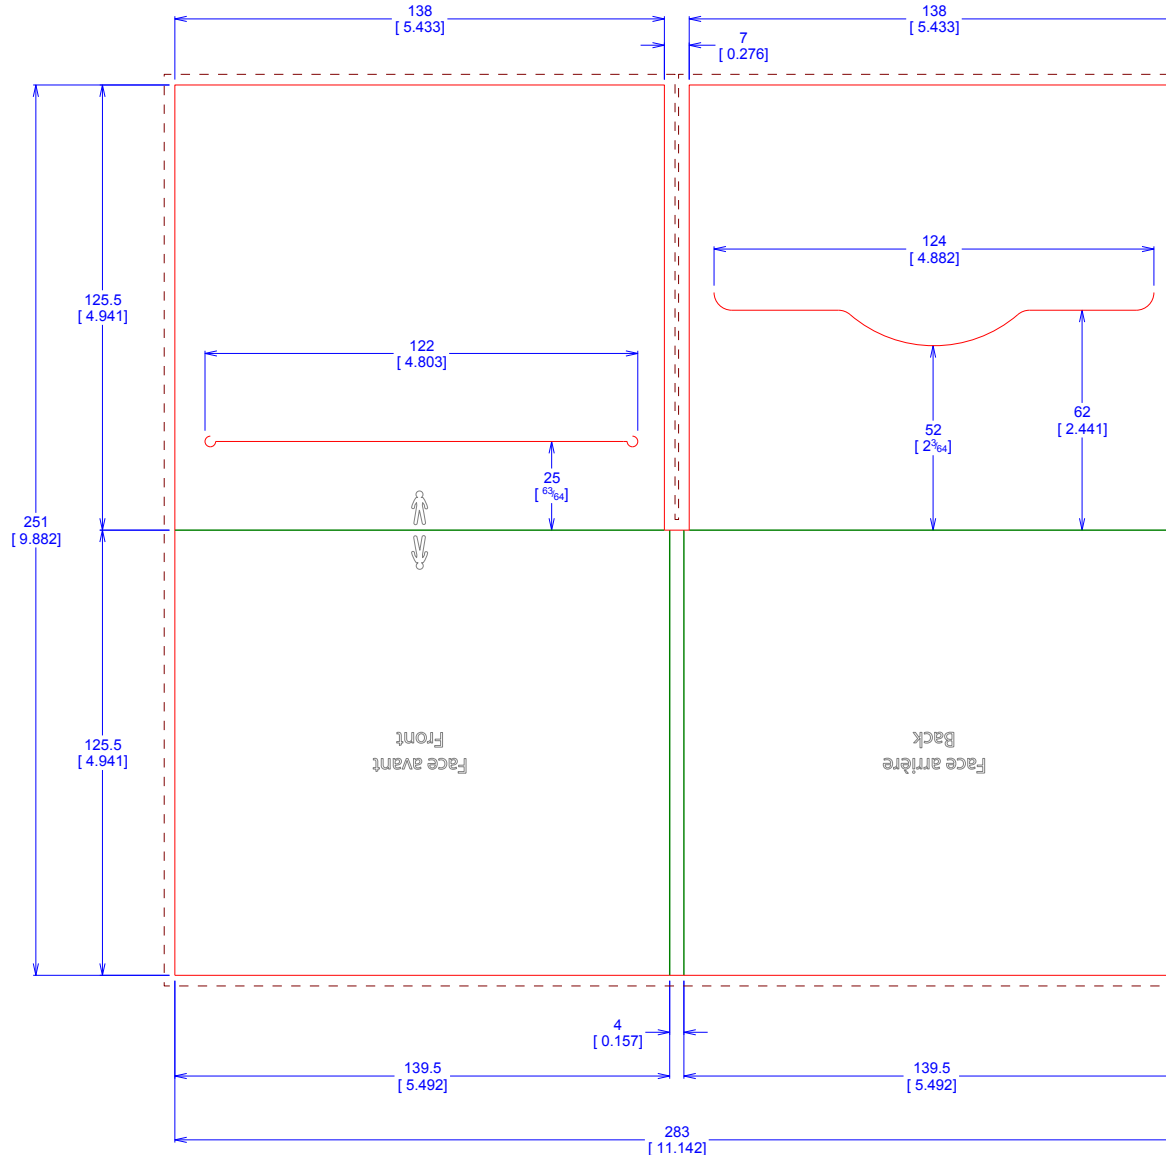

# Spécification d'impression / Printing specification

DigiFile 2 volets - 1 fente à droite, 1 fente livret 0.7mm à gauche

DigiFile 2 panels - 1 slit to the right, a 0.7mm booklet slit to the left

14/09/10

Format fini / Finished format :  
139.5 x 125.5 x 4 mm

Carton / Cardboard :  
GC1 285-300 gr

Couleurs primaires et/ou tons directs  
(Pantone® uniquement)  
Primary colours and/or spot colours  
(Pantone® colours only)